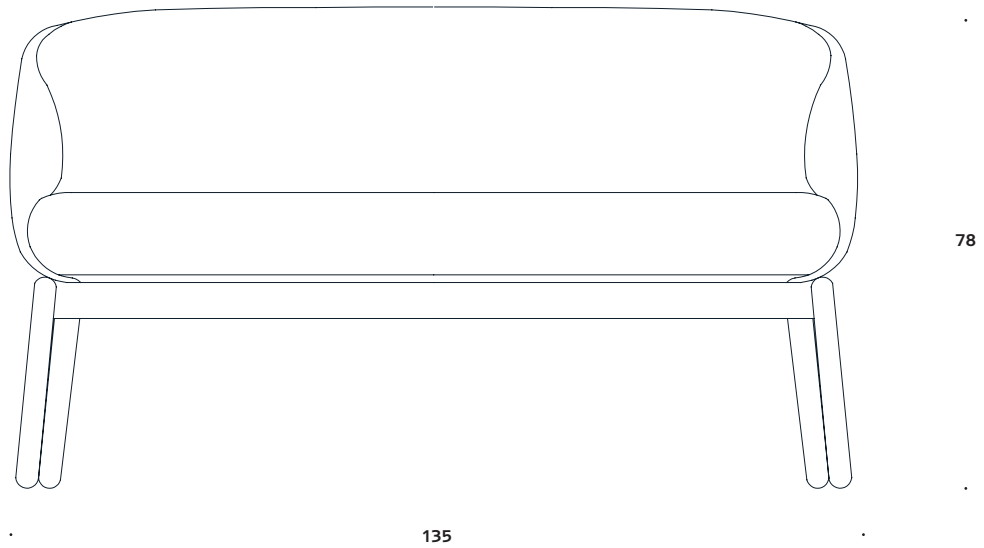

Low Nest Sofa Wood

+Halle®

Low Nest Sofa Wood

The Low Nest Sofa is a compact and comfortable sofa with a tight Nordic expression. The sofa suits all kinds of modern spaces and provides a subtle yet distinct expression of Nordic quality and design. The sofa is part of the Nest series that comprises chairs, sofas and tables in two heights, enabling the creation of dynamic and flexible spaces. Frame in solid soaped oak / solid black stained oak. Available in all textiles and leather qualities.

Dimensions defined in centimeters

Design

Form Us With Love

Materials

High quality moulded foam. Legs in solid soaped oak / solid black stained oak

Fabric

Available in all textiles and leather qualities

Notes

A large grid of small dots for taking notes, consisting of 20 columns and 30 rows.

Creating human spaces

+Halle is a Danish high quality design furniture brand. We strive to add value to public areas by contributing to the creation of Human Spaces. The basic idea behind +Halle can be put down to a basic understanding of people.