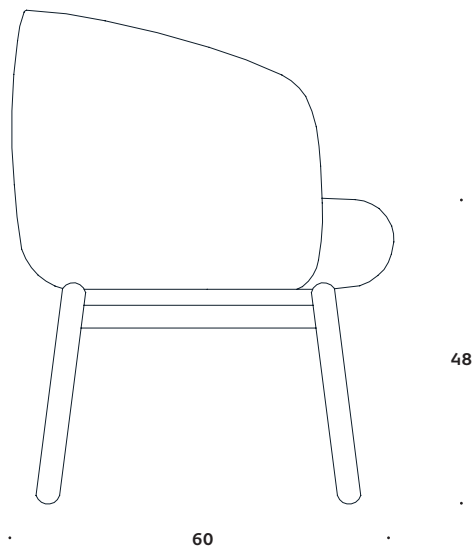

Dimensions defined in centimeters

Design

Form Us With Love

Materials

High quality moulded foam. Legs in solid soaped oak / solid black stained oak

Fabric

Available in all textiles and leather qualities